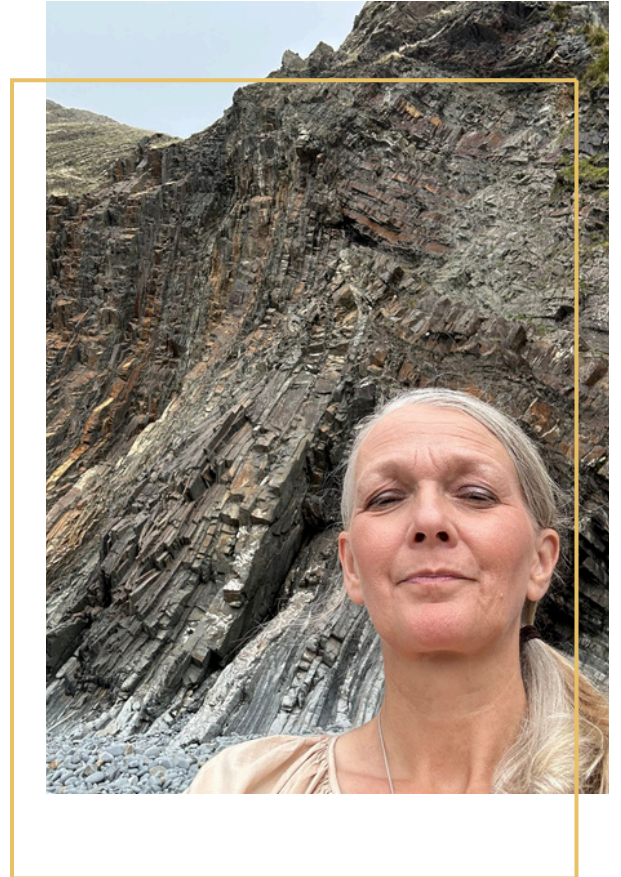

Work with Nicola

SERVICES & BOOKING

- Tours & Retreats
- One to One Mentoring & Healing Sessions
- Remote Quantum Distance Healing
- The 8-Program
- Light Language Online Course
- Books
- Patreon Membership

Ignite Your Light

I am a Reiki Master, Galactic Shaman, Intuitive Healer and Soul to Soul Mentor. Trance and Pure Channeling my Higher self and Multidimensional aspects, I push through my ego mind into the remembrance of my Light.

Let me assist and guide you.

Much Love, *Nicola Light*